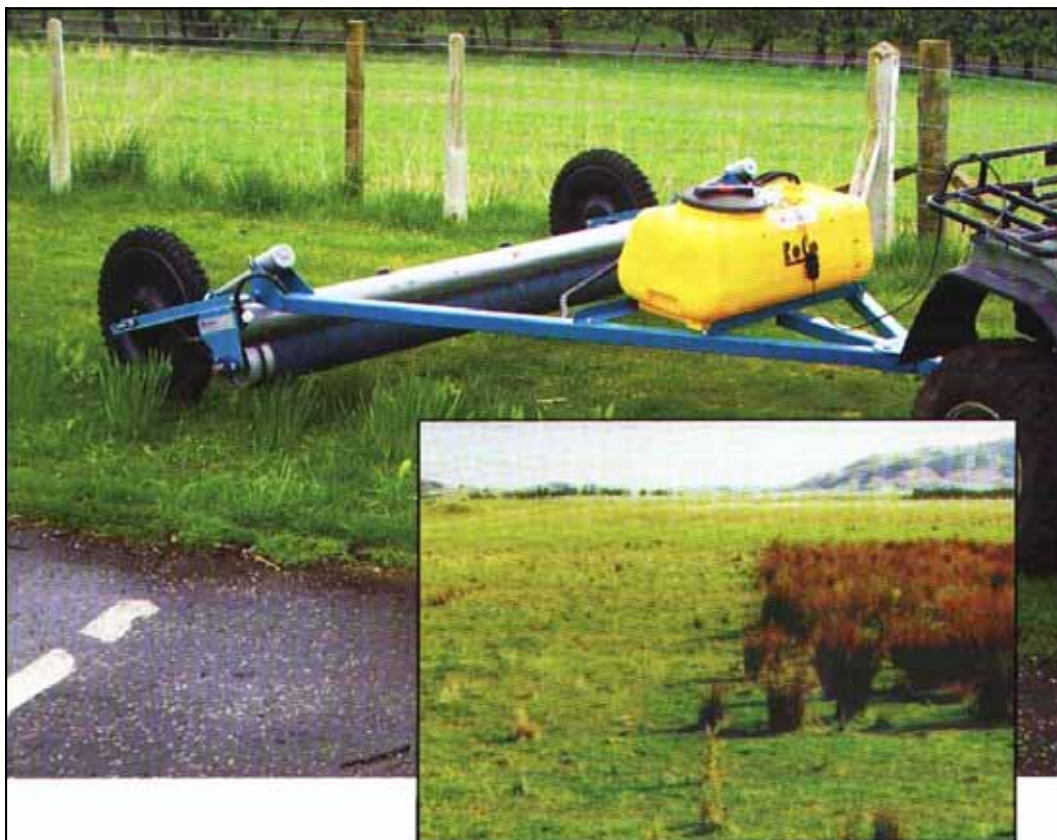

Barnswell Grove, Mountbellew, Co. Galway, IRELAND

WEED WIPER

RoCo Wiper is the preferred mechanical wiper approved by herbicide application regulating organisations.

Fast economical and environmental friendly contact application of herbicide to tall weeds.

Economical because chemical is only applied to unwanted plants, cheaper non selective herbicide can be used with the RoCo Wiper with no risk of drifting or over spraying.

Land infested with weeds can be quickly and economically reclaimed.

The RoCo Wiper System

Each unit consist of a roller wetted by a manually controlled 12V pump. A special made roller material ensures maximum chemical transfer whilst minimising damaging drips. The rotating roller does no physical damage to the plant, so that the herbicide can be transported to the roots. Only when the plant touches the roller, the herbicide is released by the special roller material to the underside of the leaves and stems.

Features:

- Top design and use of materials gives strength which is vital for use on uneven fields. Light weight design makes it manoeuvrable and reduces the load on ATVs.
- Any maintenance which may be required can be done on the farm.
- Easy folding draw bar allows for compact storage. Transportation easily handled by one man.
- Easily removable tank and pump can be used as a Spot Sprayer.
- Rotation roller prevents dripping
- Herbicide is applied only to tall weeds
- Herbicide usage is related to density of weeds
- Herbicide mix is applied to underside of leaves, which absorb best, giving most effective kill.