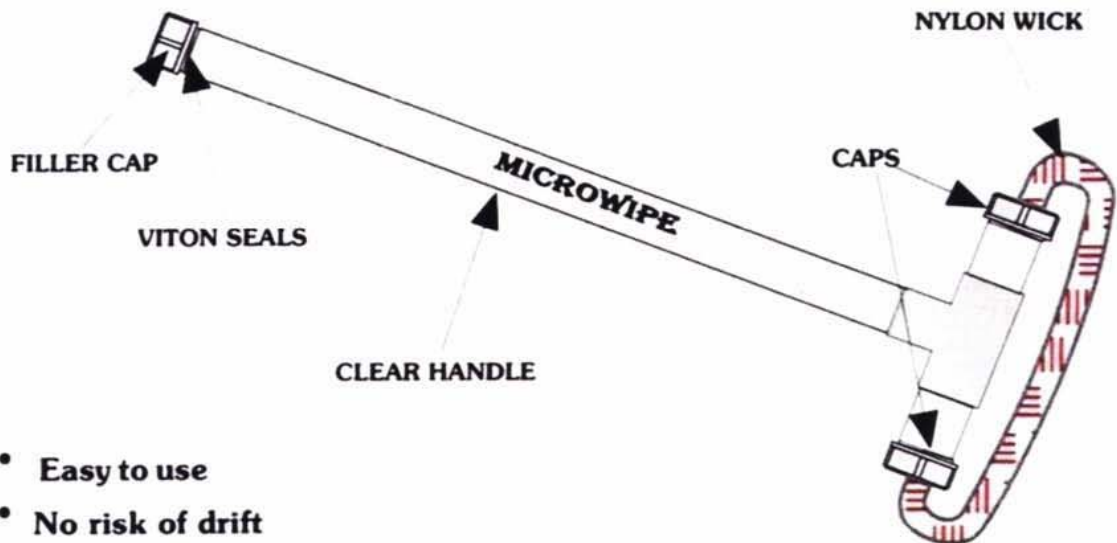

MICROWIPE

GENERAL PURPOSE WEEDWIPER

NEW

The hand held Microwipe has been specially developed for the selective application of systemic herbicides and is particularly suitable for those herbicides containing glyphosate e.g. Roundup.

The Microwipe has significant advantages over conventional methods of application such as knapsack sprayers for spot applications or treating sensitive areas. The concentrated herbicide within the Microwipe is applied only to those plants that the rope wick comes into contact with. By moving the Microwipe over the leaves of a weed, a small dose of herbicide is transferred to the target weed only, with surrounding plants uncontaminated. The Microwipe is therefore ideal for treatment of weeds in row crops, vegetable gardens, between grape vines, around trees, or any other place where conventional treatment would be too dangerous or difficult.

The Microwipe gives excellent results when used on individual weeds or clumps of weeds. The first effects will generally be seen 1 - 2 weeks after treatment when using glyphosate based herbicides.

- Easy to use
- No risk of drift
- No contamination of soil
- Economical
- Minimal water requirement
- Safe to use in dense crop

SPECIFICATION

Capacity:	0.21L
Handle material:	Clear plastic
Wick material:	Nylon
Seals:	Viton

Distributed by:

ROCO

..... P.R.E.C.I.S.I.O.N. • A.P.P.L.I.C.A.T.I.O.N.

GURTEEN, BALLINASLOE, CO. GALWAY, IRELAND.